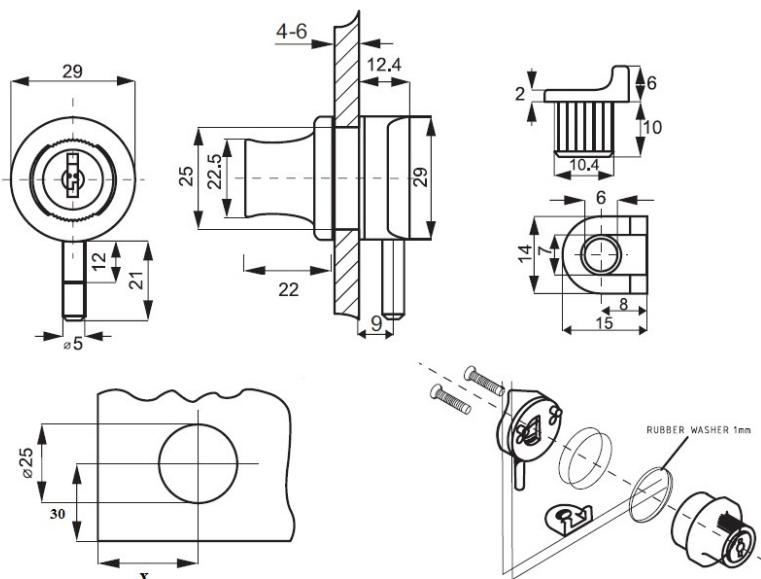

# PRODUCT SHEET

**Description:**

Glass Door Lock X-689, CK SISO, CPL, KA D20, 4-6mm Glass

**Item number:**

14.09.125-5

Units	Box	Carton	HS Code	Barcode
Pcs.	15	150	8301300000	
				5704866454063

**SISO A/S**