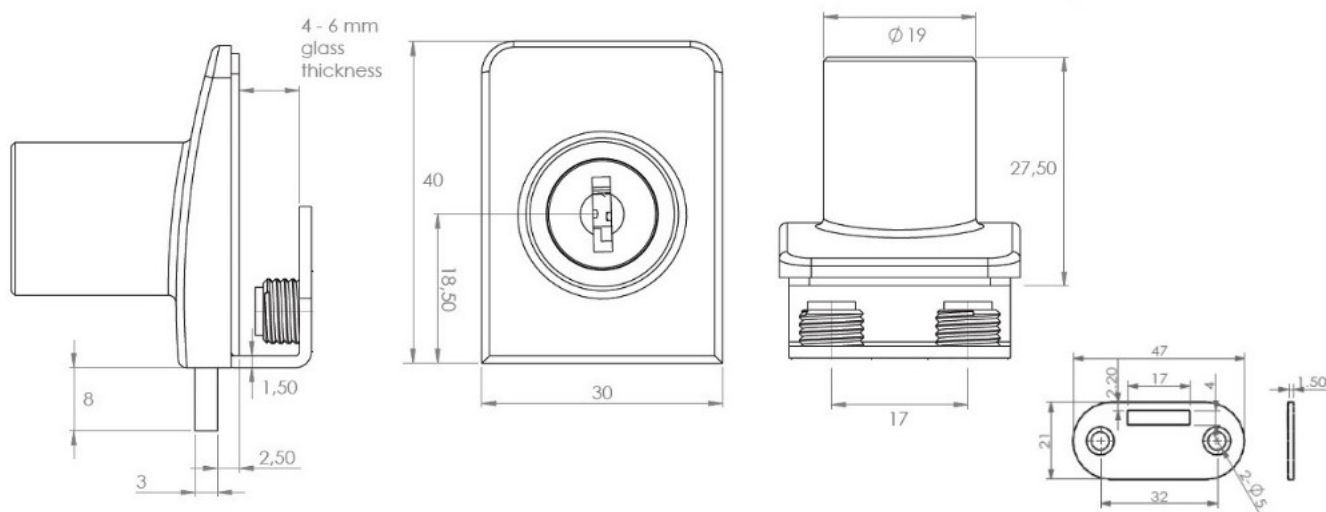

PRODUCT SHEET

Description:

Glass Door Lock "Square", F/Single Doors, Chrome Pl, W/SISO Oval Metal Key, 400 KD, W/2 Zamak Screws, W/PVC Tip, 1 CPL., Flat Oval Metal Striking Plate, f/Glass Thickness 4-6mm

Item number:

14.09.520-0

Units	Box	Carton	HS Code	Barcode
Pcs.	10	100	8301300000	
				5704866048828

SISO A/S

Mileparken 11
DK-2740 Skovlunde
Denmark
VAT: DK 24786013

Phone +45 45 830 900

www.siso.dk
siso@siso.dk