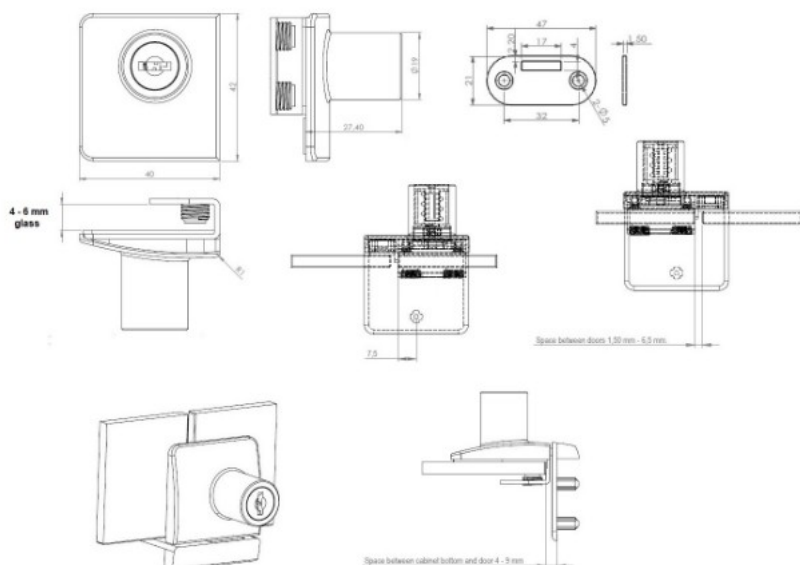

## Description:

Glass Door Lock "Square", F/Double Doors, Alu Finish, W/SISO Metal Keys, W/2 Zamak Screws  
W/PVC Tip, 1 Matt CPL Flat, Oval Metal Striking Plate, F/Glass Thickness 4-6mm

## Item number:

14.09.556-0

Units	Box	Carton	HS Code	Barcode
Pcs.	10	100	8301300000	 5704866049337