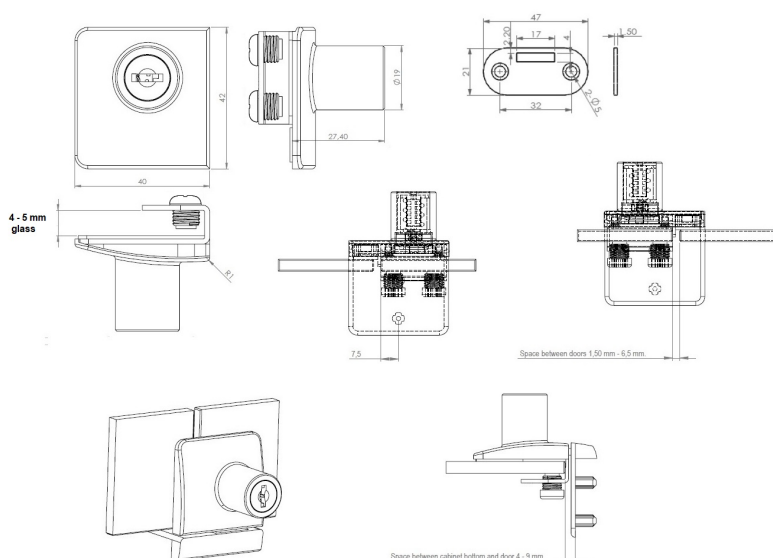

PRODUCT SHEET

Description:

Glass Door Lock "Square", F/Double Doors, Black Ano, W/SISO Metal Keys, W/2 ABS Screws W/PVC Tip, 1 Black Ano. Flat, Oval Metal Striking Plate, F/Glass Thickness 4-5mm

Item number:

14.09.557-0

Units	Box	Carton	HS Code	Barcode
Pcs.	12	240	8301300000	
				5704866049344

SISO A/S

Mileparken 11
DK-2740 Skovlunde
Denmark
VAT: DK 24786013

Phone +45 45 830 900

www.siso.dk
siso@siso.dk

Danske Bank
Nytorv Branch
Copenhagen
SWIFT: DABADKKK

Account no.
4180 3112 112936
IBAN Account
DK7230003112112936