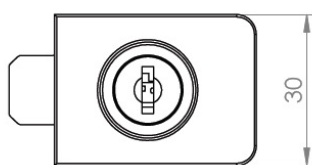

PRODUCT SHEET

Description:

Glass Door Lock "Square-U-See",F/Single Doors, Alu, W/SISO Oval Metal Key, 400 KD

Item number:

14.09.601-0

Units	Box	Carton	HS Code	Barcode
Pcs.	12	240	8301300000	 5704866463973

SISO A/S