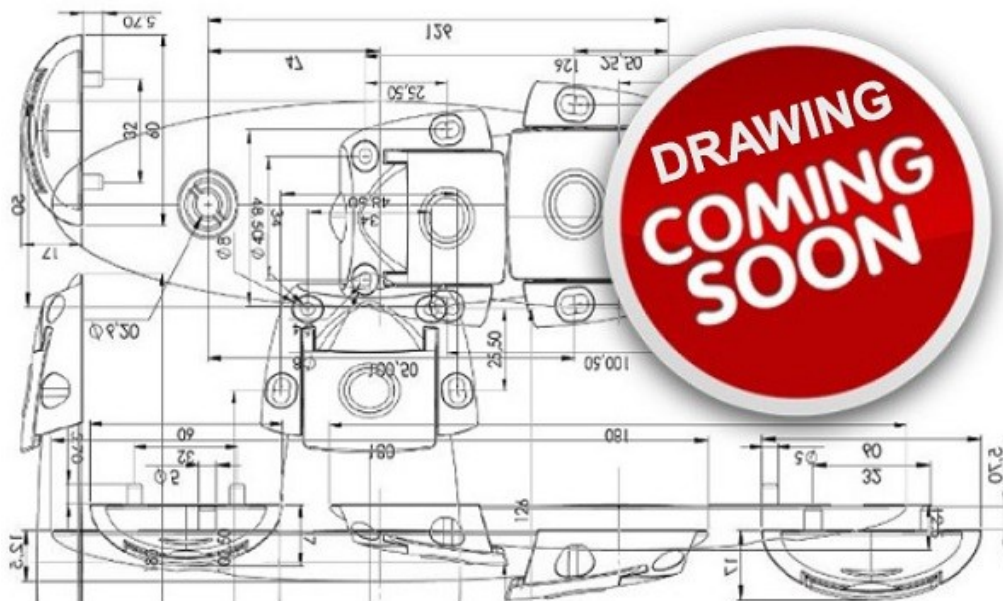

PRODUCT SHEET

Description:

Modern Key "MMI", W/Wooden Head Maple, Matt Nickel

Item number:

14.10.061-0

Units	Box	Carton	HS Code	Barcode
Pcs.	100	1000	8301700000	 5704866049641

SISO A/S

Mileparken 11
DK-2740 Skovlunde
Denmark
VAT: DK 24786013