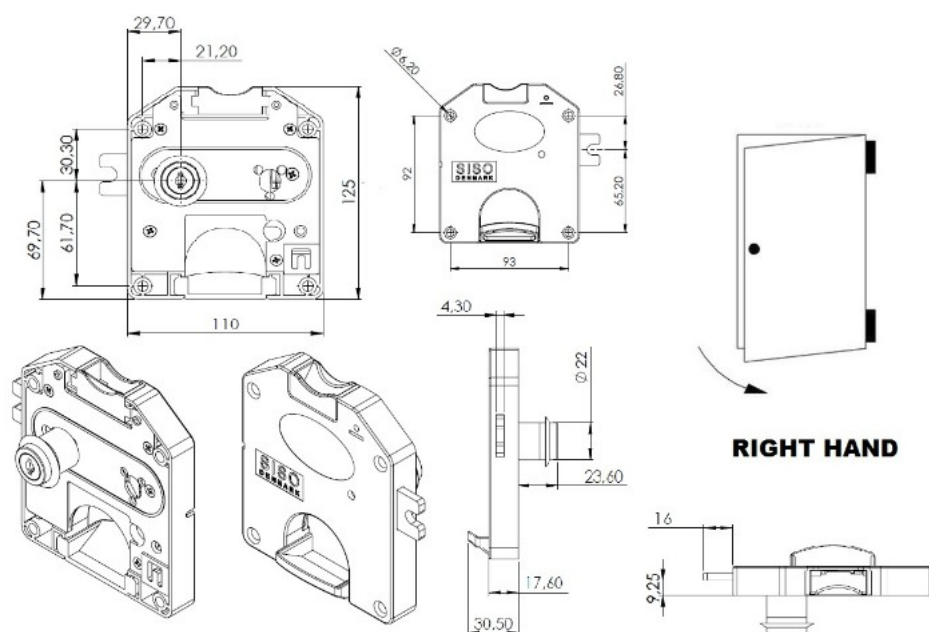

PRODUCT SHEET

Description:

Coin Lock F/1 CHF,W/MIC System #01,CPL,RH, Snake SISO Metal Keys, Black Plastic Body, Coin Entrance & Exit All Blue, Plastic, W/SISO Logo on Lock Body, w/Chrome Plated Rosette,, Included 1 Master Key + MIC Key Pr. Inner Box

Item number:

14.60.241-0

Units	Box	Carton	HS Code	Barcode
Pcs.	6	48	8301300000	
				5704866517430

SISO A/S

Mileparken 11
DK-2740 Skovlunde
Denmark
VAT: 24786013

Phone +45 45 830 900

www.siso.dk
siso@siso.dk