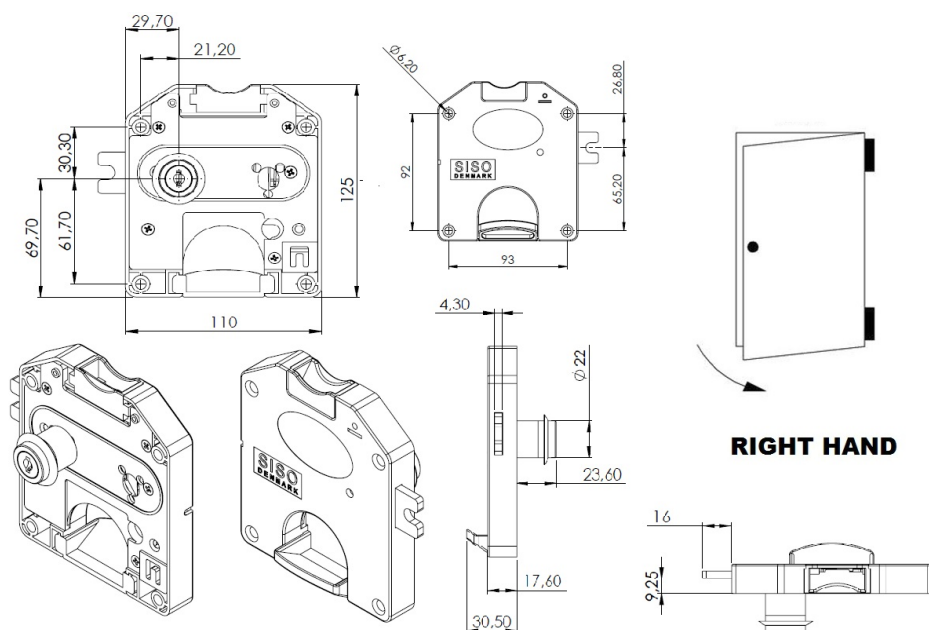

PRODUCT SHEET

Description:

Coin Lock F/2 Leva, W/MIC System #01,CPL,RH,Snake SISO Metal Keys, Black Plastic Body, Coin Entrance & Exit All Blue, Plastic, W/SISO Logo on Lock Body, w/Chrome Plated Rosette

Item number:

14.60.243-0

Units	Box	Carton	HS Code	Barcode
Pcs.	6	48	8301 300000	
				5704866051668

SISO A/S

Mileparken 11
DK-2740 Skovlunde
Denmark
VAT: DK 24786013

Phone +45 45 830 900

www.siso.dk
siso@siso.dk