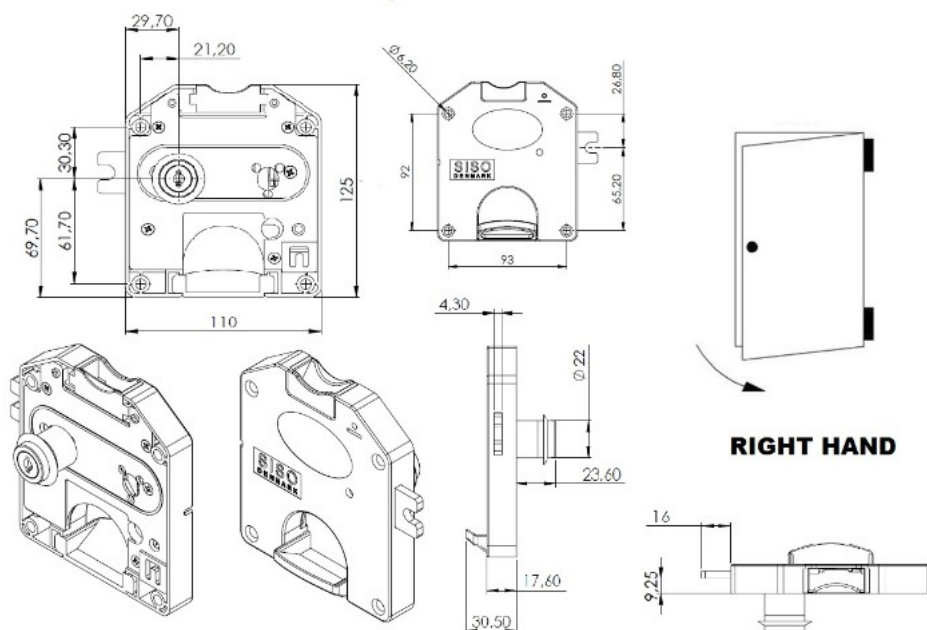

PRODUCT SHEET

Description:

Coin Lock F/1 Leva,W/MIC System #01,CPL, RH,Snake SISO Metal Keys, Black Plastic Body, Coin Entrance & Exit All Blue, Plastic, W/SISO Logo on Lock Body, w/Chrome Plated Rosette

Item number:

14.60.246-0

Units	Box	Carton	HS Code	Barcode
Pcs.	6	48	8301300000	
				5704866051712

SISO A/S

Mileparken 11
DK-2740 Skovlunde
Denmark
VAT: DK 24786013

Phone +45 45 830 900

www.siso.dk
siso@siso.dk