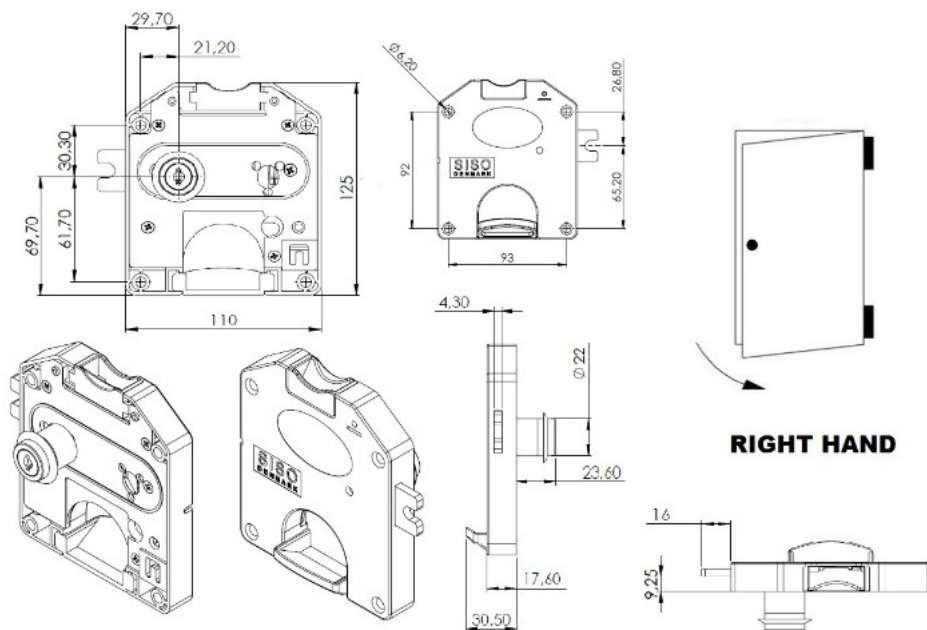

PRODUCT SHEET

Description:

Coin Lock F/2 Zloty,W/MIC System #01,CPL,RH,Snake SISO Metal Keys, Black Plastic Body, Coin Entrance & Exit All Blue, Plastic, W/SISO Logo on Lock Body, w/Chrome Plated Rosette

Item number:

14.60.247-1

Units	Box	Carton	HS Code	Barcode
Pcs.	6	48	8301300000	
				5704866051743

SISO A/S

Mileparken 11
DK-2740 Skovlunde
Denmark
VAT: DK 24786013

Phone +45 45 830 900

www.siso.dk
siso@siso.dk