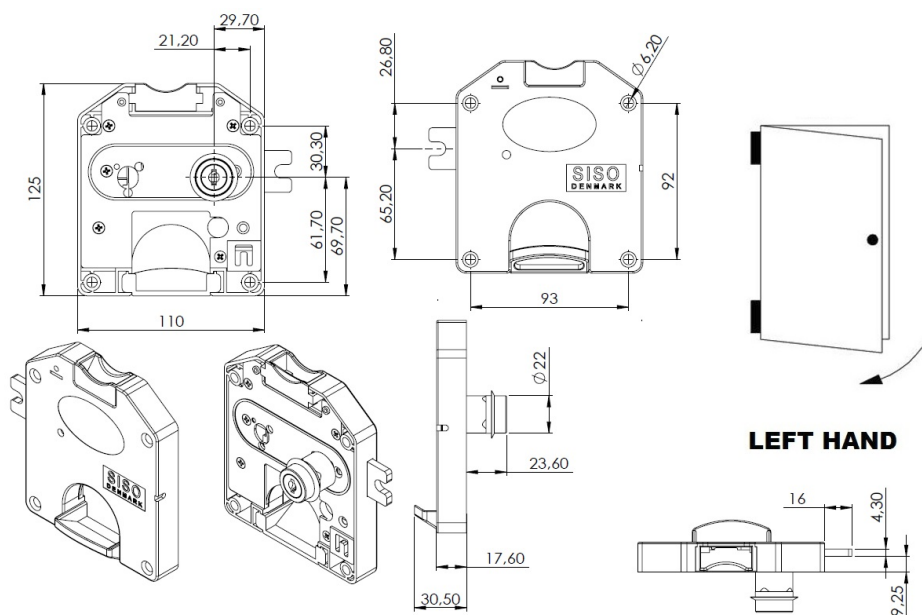

PRODUCT SHEET

Description:

Coin Lock F/10 DKK,W/MIC System #01,CPL,LH, Snake SISO Metal Keys, Black Plastic Body, Coin Entrance & Exit All Blue, Plastic, W/SISO Logo on Lock Body, w/Chrome Plated Rosette

Item number:

14.60.271-1

Units	Box	Carton	HS Code	Barcode
Pcs.	6	48	8301 300000	
				5704866052023

SISO A/S

Mileparken 11
DK-2740 Skovlunde
Denmark
VAT: DK 24786013

Phone +45 45 830 900

www.siso.dk
siso@siso.dk