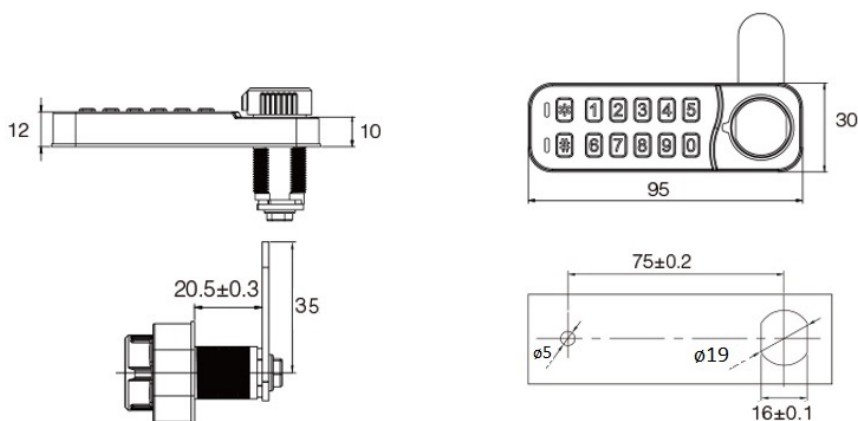

PRODUCT SHEET

Description:

Elec. Combi. Cam Lock, "VIC", $\varnothing 19 \times 20 \text{mm}$, Horizontal, LH, White All Zamak, Public/Private, W/Master Key System #07, 3 Level, Management, W/Auto-timer Function, IP65 Rating, Powered by, CR2450 Button Battery, 30.000 Cycles, CE, REACH and Rohs, Certified

Item number:

14.60.426-0

Units	Box	Carton	HS Code	Barcode
Pcs.	1	24	8301300000	
				5704866509268

Horizontal

SISO A/S

Mileparken 11
DK-2740 Skovlunde
Denmark
VAT: DK 24786013

Phone +45 45 830 900

www.siso.dk
siso@siso.dk