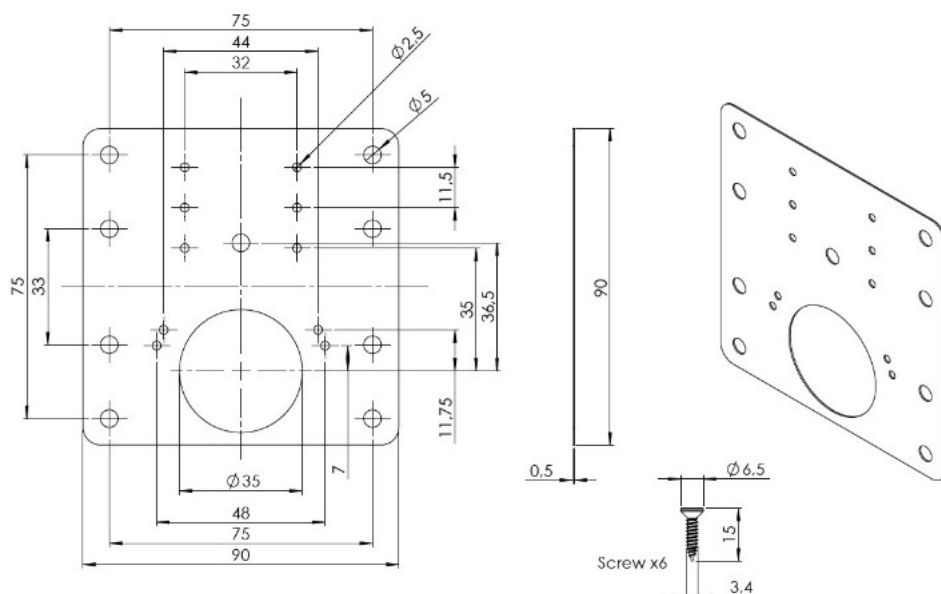

PRODUCT SHEET

Description:

Cabinet Hinge Repair Plate SS430, 90x90x0,69mm, Incl. 6 Pcs of Screws

Item number:

15.03.710-0

Units	Box	Carton	HS Code	Barcode
Pcs.	1	600	8302420090	

5704866516877

SISO A/S