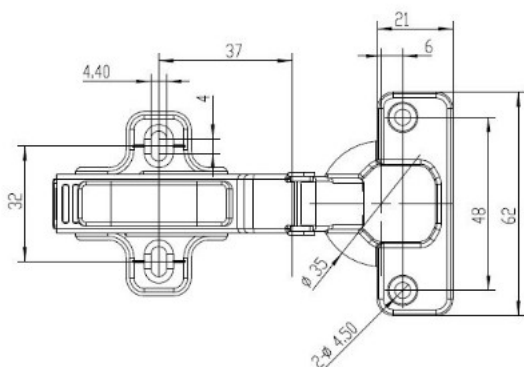

PRODUCT SHEET

Description:

Maxi Hinge "B", Clip-On, 100DG, NPL, $\varnothing$ 35mm, H=0, W/Plate F/ Wood Screws, Cup: cc:48mm, Half-Overlay, W/SISO Name Plate,, Can Be Used Together With 15.03.732-5

Item number:

15.03.736-0

Units	Box	Carton	HS Code	Barcode
Pcs.	1	100	8302100090	
				5704866053228

SISO A/S

Mileparken 11
DK-2740 Skovlunde
Denmark
VAT: DK 24786013

Phone +45 45 830 900

www.siso.dk
siso@siso.dk

Danske Bank
Nytorv Branch
Copenhagen
SWIFT: DABADKKK

Account no.
4180 3112 112936
IBAN Account
DK7230003112112936