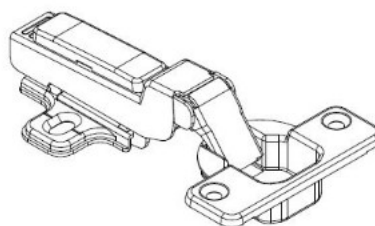

PRODUCT SHEET

Description:

Maxi Hinge "B", Clip-On, 100DG, NPL, $\varnothing$ 35mm, H=0, W/Plate F/ Wood Screws, Cup: cc:48mm, Half-Overlay, W/SISO Name Plate,, Can Be Used Together With 15.03.732-5

Item number:

15.03.736-0

Units	Box	Carton	HS Code	Barcode
Pcs.	1	100	8302100090	
				5704866053228

SISO A/S

Mileparken 11
DK-2740 Skovlunde
Denmark
VAT: DK 24786013

Phone +45 45 830 900

www.siso.dk
siso@siso.dk

Danske Bank
Nytorv Branch
Copenhagen
SWIFT: DABADKKK

Account no.
4180 3112 112936
IBAN Account
DK7230003112112936