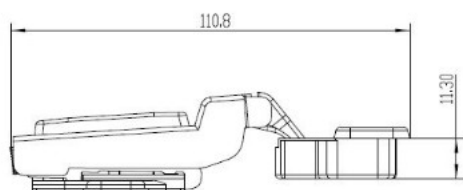

PRODUCT SHEET

Description:

Maxi Hinge "B", Clip-On, 100DG, NPL, $\varnothing$ 35mm, H=0, W/Plate F/ Wood Screws, Cup: cc:48mm, Half-Overlay, W/SISO Name Plate,, Can Be Used Together With 15.03.732-5

Item number:

15.03.736-0

Units	Box	Carton	HS Code	Barcode
Pcs.	1	100	8302100090	
				5704866053228

SISO A/S

Mileparken 11
DK-2740 Skovlunde
Denmark
VAT: DK 24786013

Phone +45 45 830 900

www.siso.dk
siso@siso.dk

Danske Bank
Nytorv Branch
Copenhagen
SWIFT: DABADKKK

Account no.
4180 3112 112936
IBAN Account
DK7230003112112936