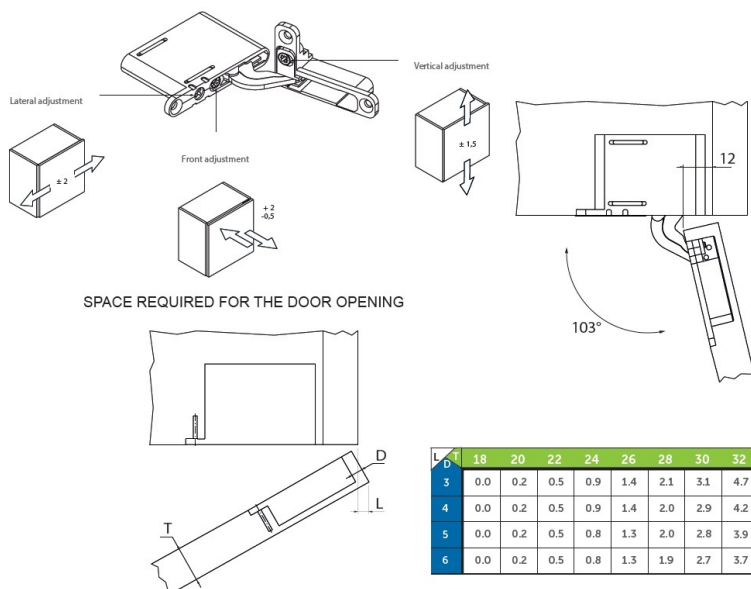

PRODUCT SHEET

Description:

Cabinet Hinge "3D", 103 DG, Soft Close, Zamak, Black, Right, Max Load Capacity: 20 KG per Door

Item number:

15.04.001-0

Units	Box	Carton	HS Code	Barcode
Pcs.	1	100	8302100090	
				5704866508483