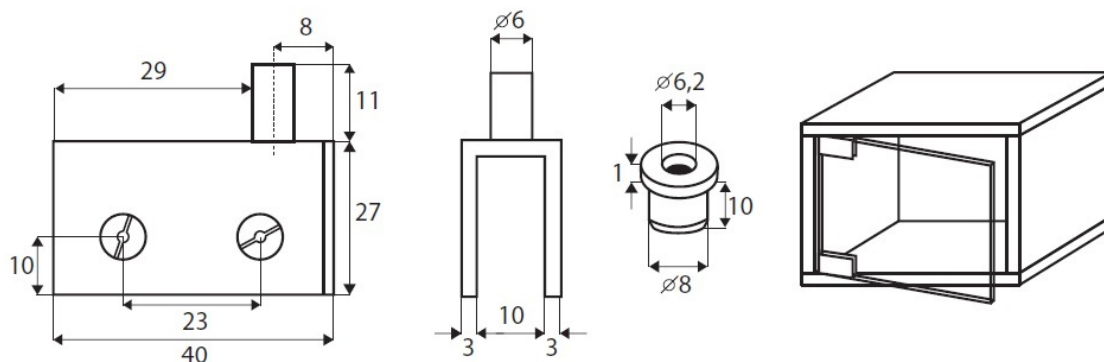

PRODUCT SHEET

Description:

Glass Pivot Hinge 40x27x3mm 4-8mm Glass, Black Finish, Max Door Weight Per Pair 8 Kg, Max Door Size 500 x 800mm

Item number:

15.06.074-0

Units	Box	Carton	HS Code	Barcode
Pair	1	50	8302100090	 5704866493819

SISO A/S

Mileparken 11
DK-2740 Skovlunde
Denmark
VAT: DK 24786013

Phone +45 45 830 900

www.siso.dk
siso@siso.dk

Danske Bank
Nytorv Branch
Copenhagen
SWIFT: DABADKKK

Account no.
4180 3112 112936
IBAN Account
DK7230003112112936