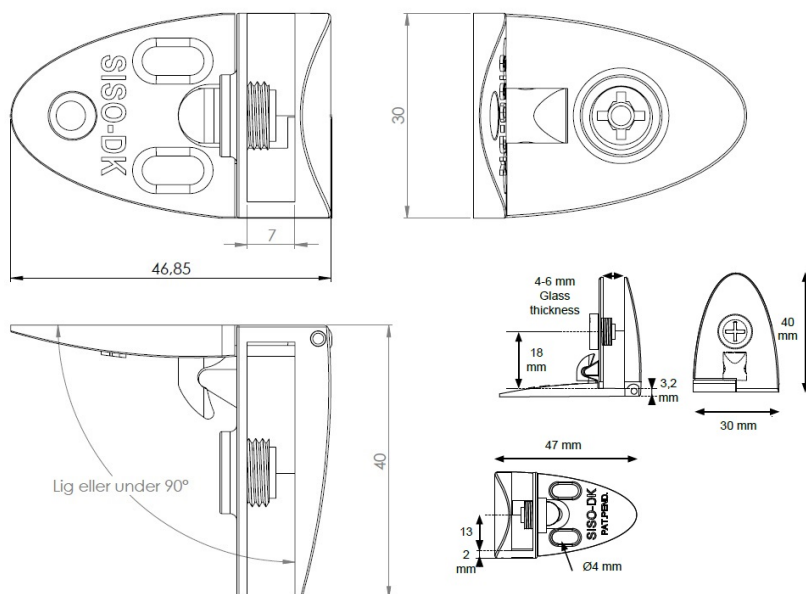

PRODUCT SHEET

Description:

Glass Door Hinge "Badge" Top+Bottom, CPL, Inset Doors, F/ Glass Thickness 4-5mm, 1 ABS Screw W/PVC Tip & 1 ABS Screw, W/Hard $\varnothing 5 \times 3,5$ mm ABS Extension, Catch Made of ABS Plastic

Item number:

15.06.200-0

Units	Box	Carton	HS Code	Barcode
Pair	12	240	8302100090	 5704866054478

SISO A/S
Mileparken 11
DK-2740 Skovlunde
Denmark
VAT: DK 24786013

Phone +45 45 830 900
www.siso.dk
siso@siso.dk

Danske Bank
Nytorv Branch
Copenhagen
SWIFT: DABADKKK

Account no.
4180 3112 112936
IBAN Account
DK7230003112112936