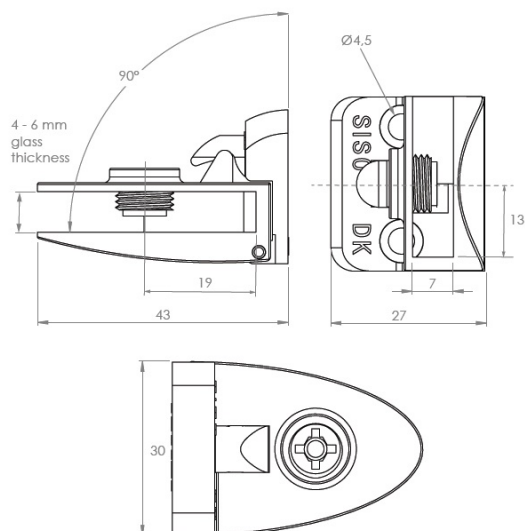

PRODUCT SHEET

Description:

Glass Door Hinge "Badge" Top+Bottom, BLK, F/Narrow Frames, W/ Short Mounting Plate, F/Inset Doors, Thickness 4-5mm, 1 ABS, Screw W/PVC Tip & 1 ABS Screw W/Hard $\varnothing 5 \times 3,5$ mm ABS Extension,, Catch Made Of ABS Plastic

Item number:

15.06.207-0

Units	Box	Carton	HS Code	Barcode
Pair	12	240	8302100090	 5704866054546

SISO A/S

Mileparken 11
DK-2740 Skovlunde
Denmark
VAT: DK 24786013

Phone +45 45 830 900

www.siso.dk
siso@siso.dk

Danske Bank
Nytorv Branch
Copenhagen
SWIFT: DABADKKK

Account no.
4180 3112 112936
IBAN Account
DK7230003112112936