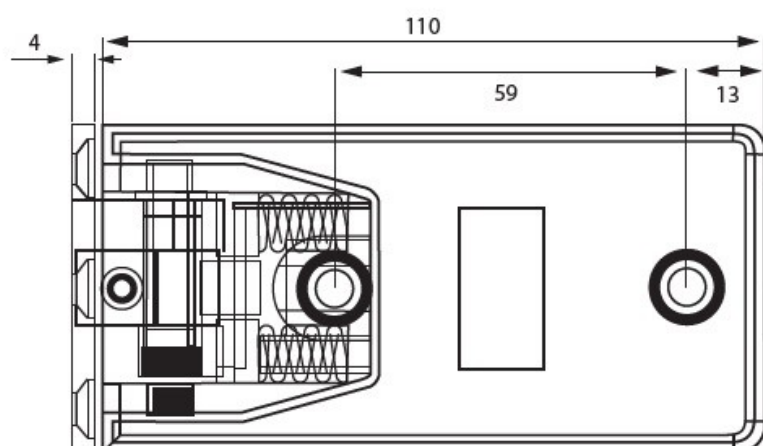

PRODUCT SHEET

Description:

Shower Hinge "Linz", Wall/Glass,Black,Offset Back Pl, 3 Holes, 6-10mm Glass Thickness, W/15 DG Angle Adjustment, Function & 15DG Return Function, Brass Material, Rectangular, Shape w/Chamferede Edges

Item number:

15.26.744-4

Units	Box	Carton	HS Code	Barcode
Pcs.	1	20	8302100090	 5704866505253

SISO A/S

Mileparken 11
DK-2740 Skovlunde
Denmark
VAT: 24786013

Phone +45 45 830 900

www.siso.dk
siso@siso.dk

Danske Bank
Nytov Branch
Copenhagen
SWIFT: DABADKKK

Account no.
4180 3112 112936
IBAN Account
DK7230003112112936