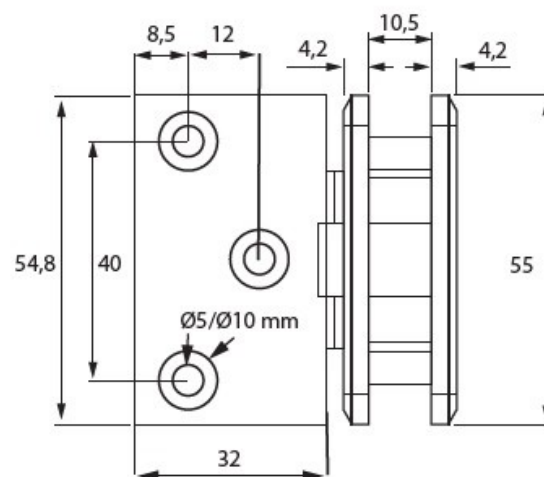

PRODUCT SHEET

Description:

Shower Hinge "Linz", Wall/Glass,Black,Offset Back Pl, 3 Holes, 6-10mm Glass Thickness, W/15 DG Angle Adjustment, Function & 15DG Return Function, Brass Material, Rectangular, Shape w/Chamferede Edges

Item number:

15.26.744-4

Units	Box	Carton	HS Code	Barcode
Pcs.	1	20	8302100090	 5704866505253

SISO A/S

Mileparken 11
DK-2740 Skovlunde
Denmark
VAT: 24786013

Phone +45 45 830 900

www.siso.dk
siso@siso.dk

Danske Bank
Nytov Branch
Copenhagen
SWIFT: DABADKKK