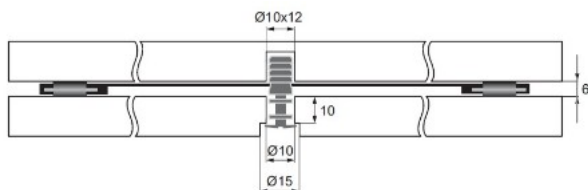

PRODUCT SHEET

Description:

Swivel Plate, \varnothing 280mm Black Plastic, \varnothing 10.5mm Screw Hole, NO Bushing or Bolt. To be bought Separately. Item 16.15.235 &, 16.15.230

Item number:

16.15.250-2

Units	Box	Carton	HS Code	Barcode
Pcs.	10	100	3926300090	 5704866065283