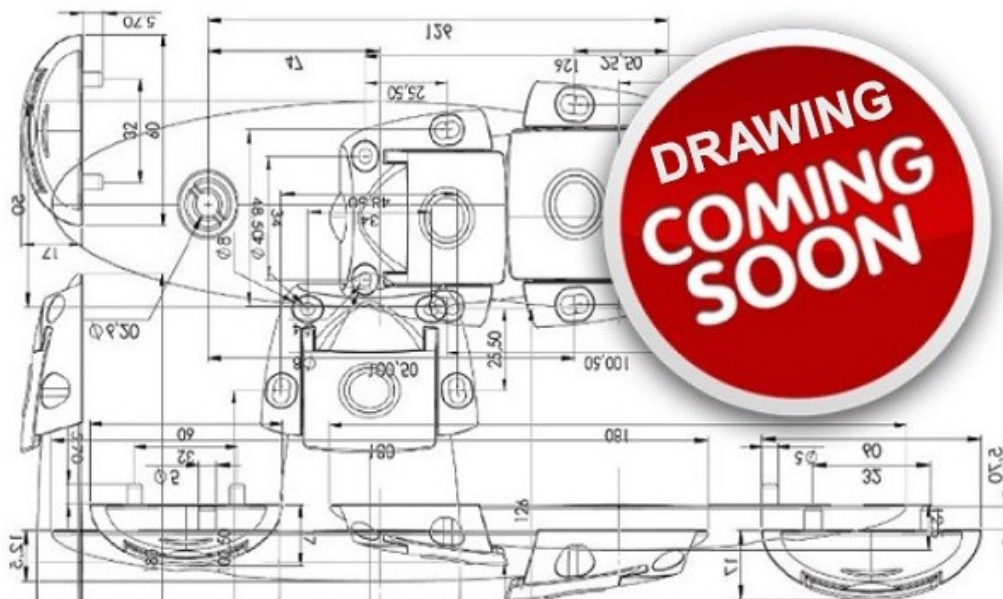

PRODUCT SHEET

Description:

Rail Handle "Hawk", cc 32mm, 20x61mm, Oak - Natural, W/Screws M4x22mm

Item number:

17.03.021-0

Units	Box	Carton	HS Code	Barcode
Pcs.			9403910090	 5704866517805

SISO A/S

Mileparken 11
DK-2740 Skovlunde
Denmark
VAT: 24786013