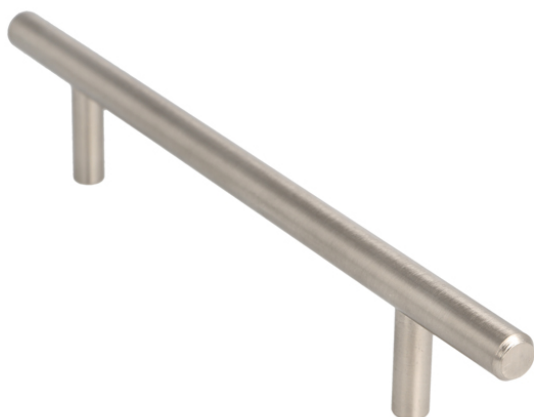

PRODUCT SHEET

Description:

Bar Handle 5701, cc 96mm, ø10x160mm, Steel, SS-Look, No Screws

Item number:

17.23.481-1

Units	Box	Carton	HS Code	Barcode
Pcs.	20	120	8302420090	 5704866069052

BAR HANDLE # 5701

Material: Steel

Dimensions:	Overall size:	160 mm	192 mm	224 mm	256 mm	352 mm
	Size c/c:	96 mm	128 mm	160 mm	192 mm	288 mm
	Height:	28 mm	28 mm	28 mm	28 mm	28 mm
	Ø Cross bar:	10 mm	10 mm	10 mm	10 mm	10 mm
	Ø Feet:	8 mm	8 mm	8 mm	8 mm	8 mm

Finish:	Nickel plated	Mat	#17.23.480	#17.23.485	#17.23.490	#17.23.495	#17.23.500
	Stainless steel	Look	#17.23.481	#17.23.486	#17.23.491	#17.23.496	#17.23.501

Screws: No screws

SISO A/S

Mileparken 11
DK-2740 Skovlunde
Denmark
VAT: DK 24786013