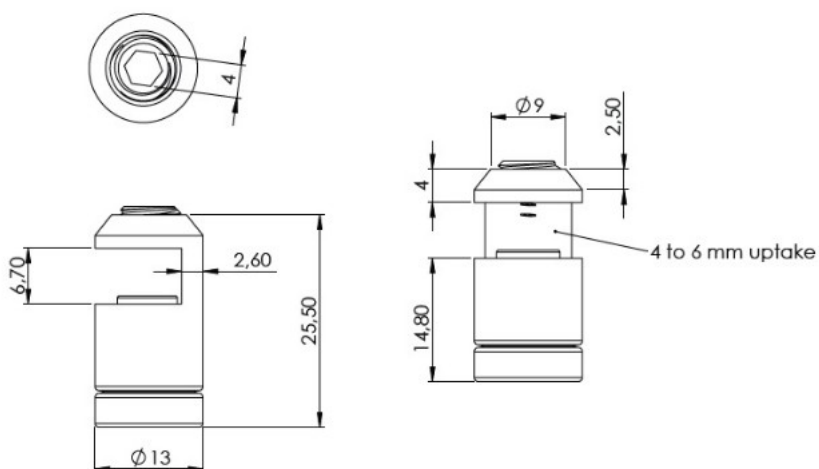

PRODUCT SHEET

Description:

Glass Door Knob "Bonsai" $\varnothing 13 \times 27$ mm, Alu, Brass Polished, 4-6 mm Glass Thickness, No Drilling, Screw W/Silicon Bumper

Item number:

17.40.002-0

Units	Box	Carton	HS Code	Barcode
Pcs.			8302420090	 5704866516136