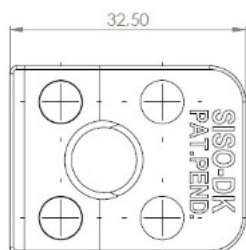

PRODUCT SHEET

Description:

Glass Door Handle "Square" F/Single Doors, Bronze PI,F/Glass Thickness 4-6mm, 1 Zamak Screw W/PVC Tip & 1 Zamak Screw, with $\varnothing 5 \times 3,5$ mm Extension

Item number:

17.40.064-0

Units	Box	Carton	HS Code	Barcode
Pcs.	12	240	8302420090	 5704866072106

Changed from 6,00 mm. to 6,20 mm. 23-04-2012

Screws needed - not on drawing!!

SISO A/S

Mileparken 11
DK-2740 Skovlunde
Denmark
VAT: DK 24786013