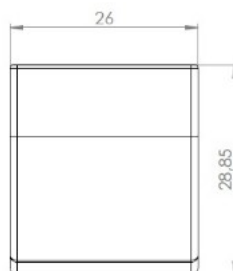

PRODUCT SHEET

Description:

Glass Door Handle "Square" F/Single Doors, Bronze PI,F/Glass Thickness 4-6mm, 1 Zamak Screw W/PVC Tip & 1 Zamak Screw, with $\varnothing 5 \times 3,5$ mm Extension

Item number:

17.40.064-0

Units	Box	Carton	HS Code	Barcode
Pcs.	12	240	8302420090	 5704866072106

Changed from 6,00 mm. to 6,20 mm. 23-04-2012

Screws needed - not on drawing!!

SISO A/S

Mileparken 11
DK-2740 Skovlunde
Denmark
VAT: DK 24786013