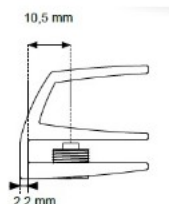

PRODUCT SHEET

Description:

Glass Door Handle "Square" F/Single Doors, Bronze PI,F/Glass Thickness 4-6mm, 1 Zamak Screw W/PVC Tip & 1 Zamak Screw, with $\varnothing 5 \times 3,5$ mm Extension

Item number:

17.40.064-0

Units	Box	Carton	HS Code	Barcode
Pcs.	12	240	8302420090	 5704866072106

Changed from 6,00 mm. to 6,20 mm. 23-04-2012

Screws needed - not on drawing!!

SISO A/S

Mileparken 11
DK-2740 Skovlunde
Denmark
VAT: DK 24786013