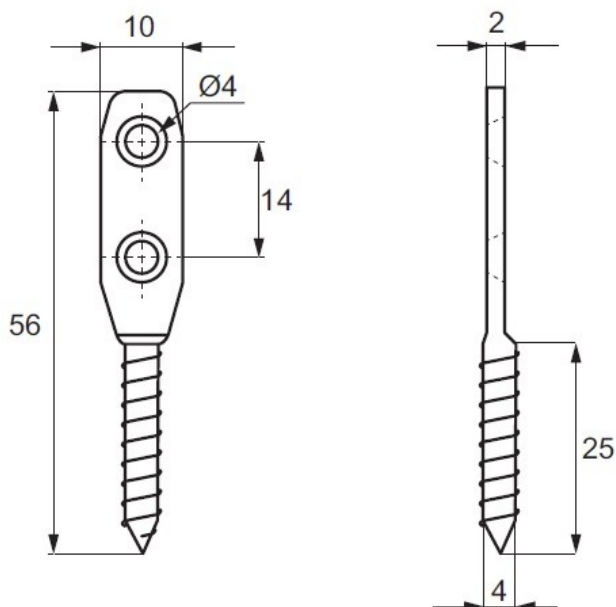

PRODUCT SHEET

Description:

Shelf Support "Paddle" 56x10x2mm, Thread $\varnothing$ 4x25mm, BZP

Item number:

22.02.096-0

Units	Box	Carton	HS Code	Barcode
Pcs.	1	3200	8302420090	 5704866460293

SISO A/S

Mileparken 11
DK-2740 Skovlunde
Denmark
VAT: DK 24786013

Phone +45 45 830 900

www.siso.dk
siso@siso.dk

Danske Bank
Nytorv Branch
Copenhagen
SWIFT: DABADKKK

Account no.
4180 3112 112936
IBAN Account
DK7230003112112936