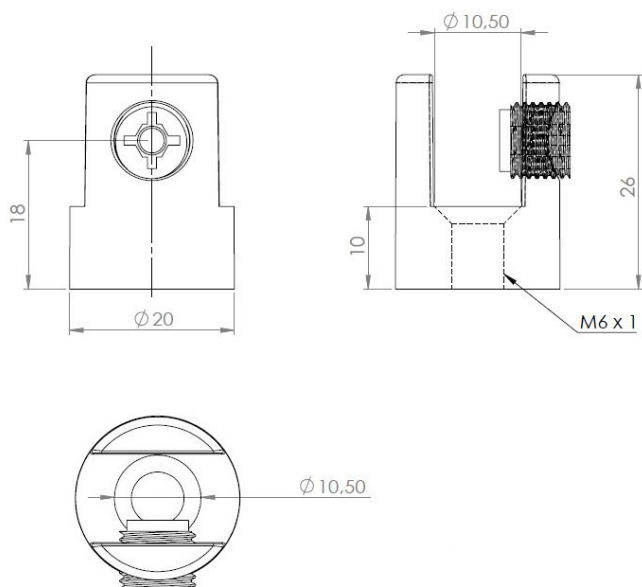

PRODUCT SHEET

Description:

Shelf Support $\varnothing 20 \times 26$ mm, F/6-10mm Glass, SS-Look, W/Metric Screw Hole M6

Item number:

22.02.228-1

Units	Box	Carton	HS Code	Barcode
Pcs.	1	500	8302420090	 5704866079112