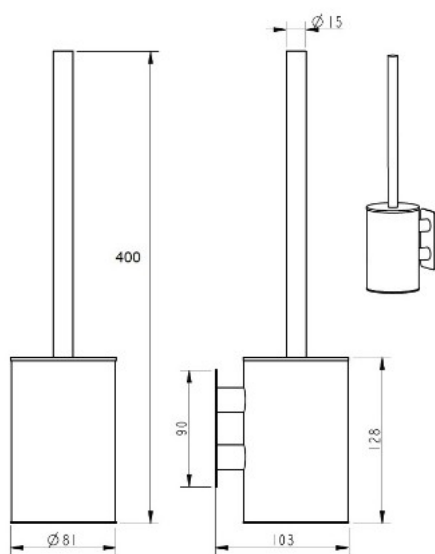

PRODUCT SHEET

Description:

Toilet Brush Holder "Pisa", Adhesive, SS304, Brushed, ø81 x128mm

Item number:

22.07.591-0

Units	Box	Carton	HS Code	Barcode
Pcs.			8302500000	 5704866520843

SISO A/S

Mileparken 11
DK-2740 Skovlunde
Denmark
VAT: 24786013