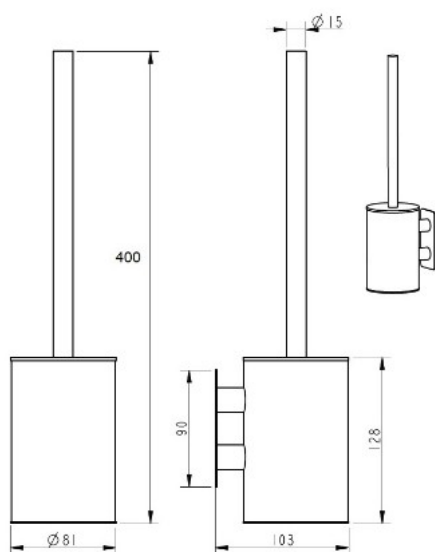

PRODUCT SHEET

Description:

Toilet Brush Holder "Pisa", Adhesive, SS304, Matt Black, ø81 x128mm

Item number:

22.07.592-0

Units	Box	Carton	HS Code	Barcode
Pcs.			8302500000	 5704866520850

SISO A/S

Mileparken 11
DK-2740 Skovlunde
Denmark
VAT: 24786013