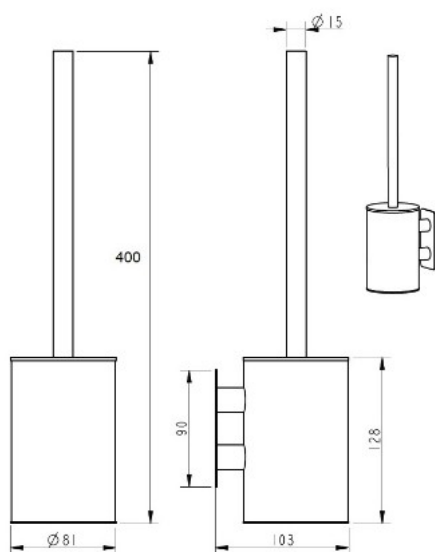

## Description:

Toilet Brush Holder "Pisa", Adhesive, SS304, Brushed Brass,  $\varnothing 81 \times 128 \text{mm}$

## Item number:

22.07.593-0

Units	Box	Carton	HS Code	Barcode
Pcs.			8302500000	 5704866520867