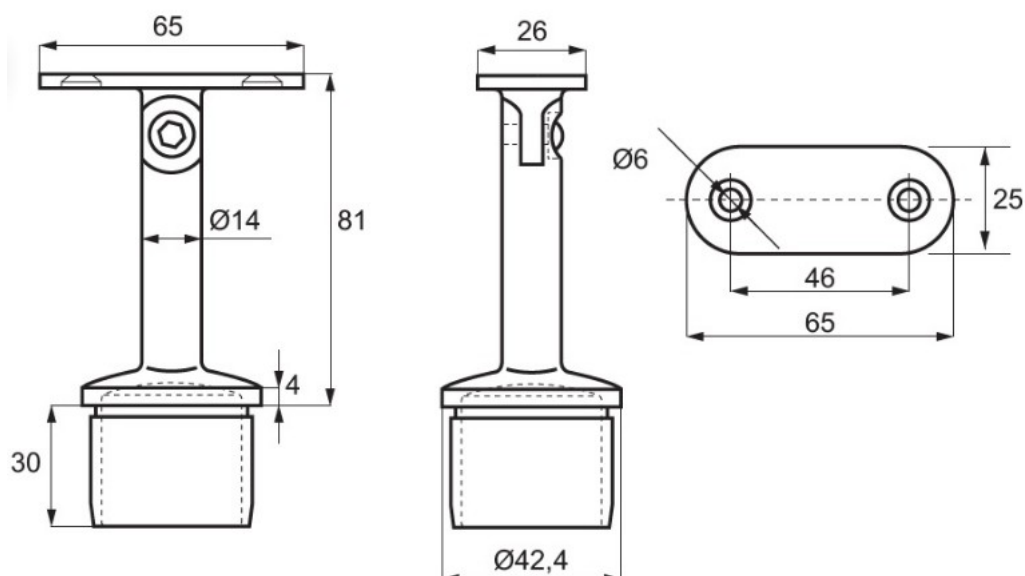

PRODUCT SHEET

Description:

Flat Flexible Rail Support, SS304-Brushed, $\varnothing 42,4 \times 2,0 \times 81$ mm

Item number:

22.10.402-0

Units	Box	Carton	HS Code	Barcode
Pcs.	2	20	8302419000	
				5704866108546