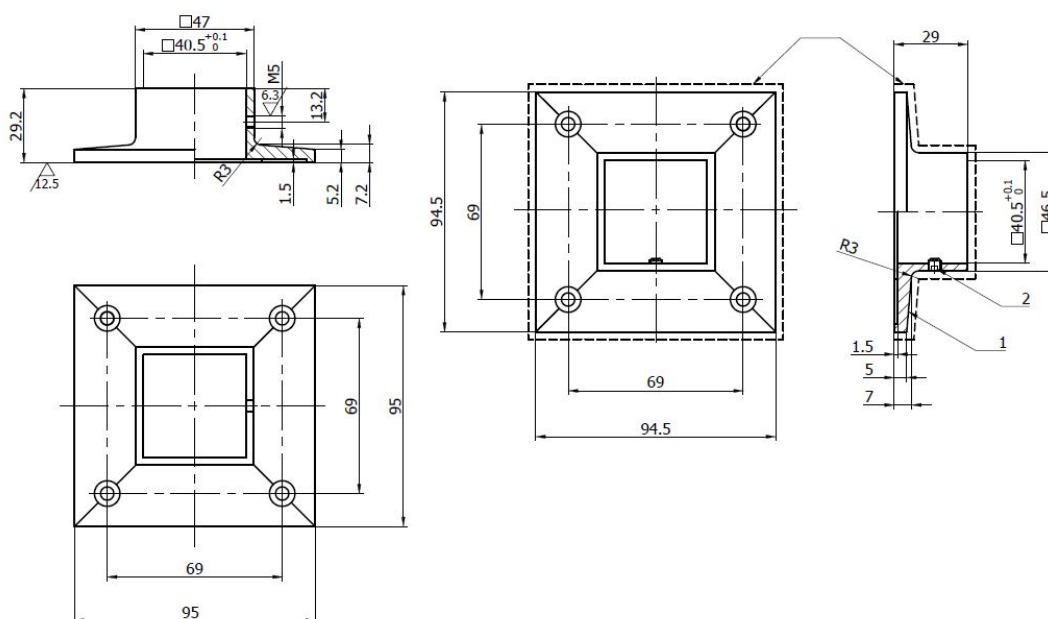

## Description:

Baluster Square Handrail Tube Wall Bracket, SS316 Brushed

## Item number:

22.10.426-0

Units	Box	Carton	HS Code	Barcode
Pcs.	5	20	8302419000	
				5704866108690