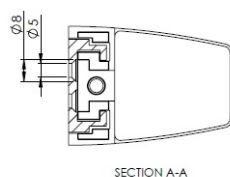

SISO A/S

Mileparken 11
DK-2740 Skovlunde
Denmark
VAT: DK 24786013

Phone +45 45 830 900

www.siso.dk
siso@siso.dk

Danske Bank
Nytorv Branch
Copenhagen
SWIFT: DABADKKK

Account no.
4180 3112 112936
IBAN Account
DK7230003112112936