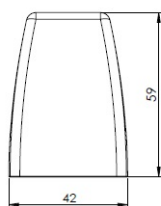

## Description:

Partition Panel Clamp, Top-Fix, Alu, Black Painted, F/4-8mm Panel Thickness

## Item number:

22.10.801-0

Units	Box	Carton	HS Code	Barcode
Pcs.	1	100	7616991099	
				5704866503259

Top Fix