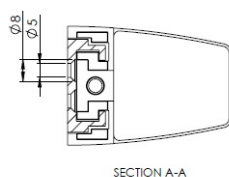

PRODUCT SHEET

Description:

Partition Panel Clamp, Top-Fix, Alu, Silver Painted, F/4-8mm Panel Thickness

Item number:

22.10.802-0

Units	Box	Carton	HS Code	Barcode
Pcs.	1	100	7616991099	
				5704866503266

Top Fix