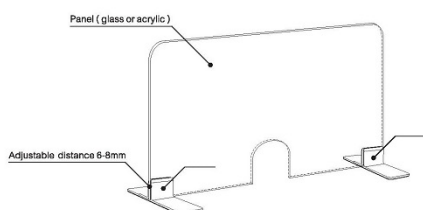

PRODUCT SHEET

Description:

Partition Panel Support Clamp, Alu, Silver Painted, F/6-8mm Panel Thickness. Max Panel Size 1500x1000x8mm (L/H/T)

Item number:

22.10.830-0

Units	Box	Carton	HS Code	Barcode
Pcs.	2	24	7616991099	
				5704866503334

- Easy to install, no holes on panel and table
- Adjustable distance (6-8mm), according to panel thickness
- Movable position
- Simple and beautiful design
- Sturdy and durable

SISO A/S

Mileparken 11
DK-2740 Skovlunde
Denmark
VAT: DK 24786013

Phone +45 45 830 900

www.siso.dk
siso@siso.dk

Danske Bank
Nytorv Branch
Copenhagen
SWIFT: DABADKKK

Account no.
4180 3112 112936
IBAN Account
DK7230003112112936