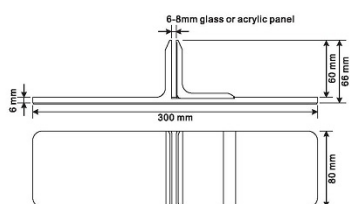

PRODUCT SHEET

Description:

Partition Panel Support Clamp, Alu, Silver Painted, F/6-8mm Panel Thickness. Max Panel Size 1500x1000x8mm (L/H/T)

Item number:

22.10.830-0

Units	Box	Carton	HS Code	Barcode
Pcs.	2	24	7616991099	
				5704866503334

- Easy to install, no holes on panel and table
- Adjustable distance (6-8mm), according to panel thickness
- Movable position
- Simple and beautiful design
- Sturdy and durable

SISO A/S

Mileparken 11
DK-2740 Skovlunde
Denmark
VAT: DK 24786013

Phone +45 45 830 900

www.siso.dk
siso@siso.dk

Danske Bank
Nytorv Branch
Copenhagen
SWIFT: DABADKKK

Account no.
4180 3112 112936
IBAN Account
DK7230003112112936