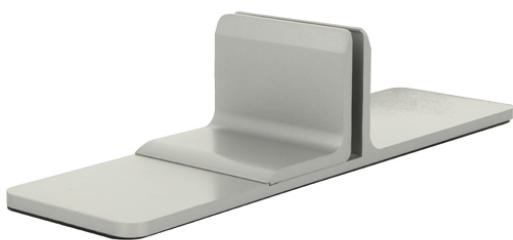

PRODUCT SHEET

Description:

Partition Panel Support Clamp, Alu, Silver Painted, F/6-8mm Panel Thickness. Max Panel Size 1500x1000x8mm (L/H/T)

Item number:

22.10.830-0

Units	Box	Carton	HS Code	Barcode
Pcs.	2	24	7616991099	
				5704866503334

- Easy to install, no holes on panel and table
- Adjustable distance (6-8mm), according to panel thickness
- Movable position
- Simple and beautiful design
- Sturdy and durable

SISO A/S

Mileparken 11
DK-2740 Skovlunde
Denmark
VAT: DK 24786013

Phone +45 45 830 900

www.siso.dk
siso@siso.dk

Danske Bank
Nytorv Branch
Copenhagen
SWIFT: DABADKKK

Account no.
4180 3112 112936
IBAN Account
DK7230003112112936