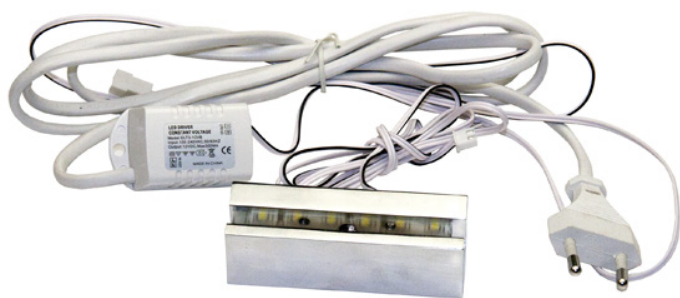

PRODUCT SHEET

Description:

Alu Clamp 80mm Chrome Pl, W/White LED Light

Item number:

22.11.300-0

Units	Box	Carton	HS Code	Barcode
Set	1	8	9405119090	
				5704866103688

SISO A/S

Mileparken 11
DK-2740 Skovlunde
Denmark
VAT: DK 24786013