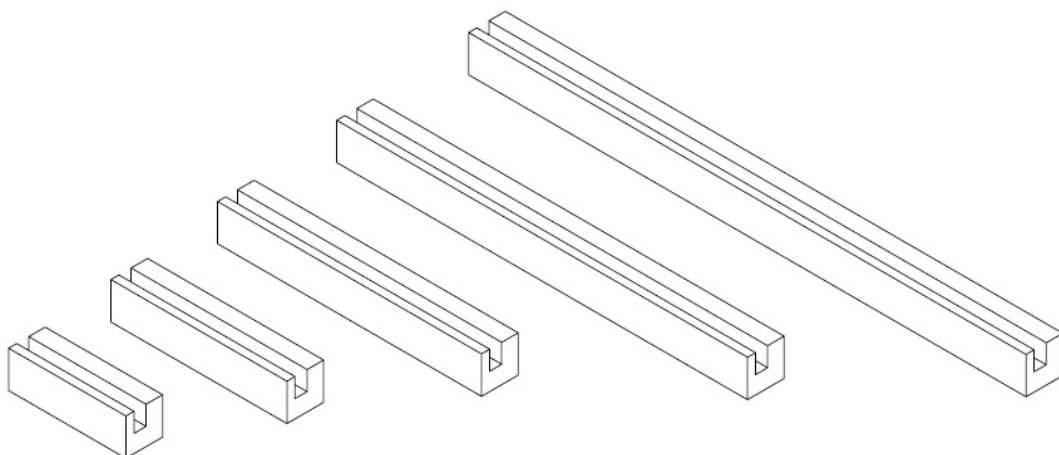

PRODUCT SHEET

Description:

Alu Clamp 80mm Chrome Pl, W/White LED Light

Item number:

22.11.300-0

Units	Box	Carton	HS Code	Barcode
Set	1	8	9405119090	
				5704866103688

SISO A/S

Mileparken 11
DK-2740 Skovlunde
Denmark
VAT: DK 24786013