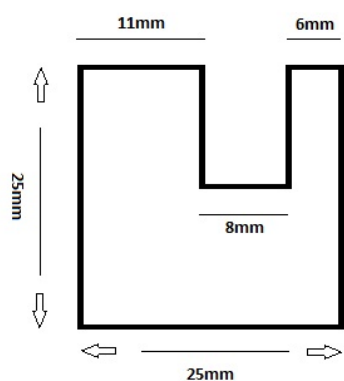

PRODUCT SHEET

Description:

Alu Clamp 80mm Chrome Pl, W/White LED Light

Item number:

22.11.300-0

Units	Box	Carton	HS Code	Barcode
Set	1	8	9405119090	
				5704866103688

SISO A/S

Mileparken 11
DK-2740 Skovlunde
Denmark
VAT: DK 24786013