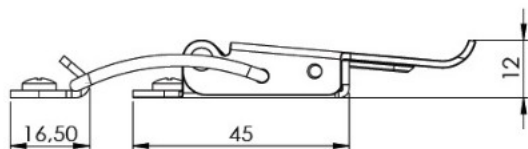

PRODUCT SHEET

Description:

Table Catch #22, Steel, BZP CR3, (1 Set=1 x Toggle+1 x Hook) RoHS compliant - Chrom3

Item number:

24.03.003-6

Units	Box	Carton	HS Code	Barcode
Set	100	600	8302420090	
5704866500739				