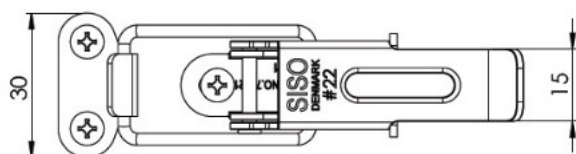

PRODUCT SHEET

Description:

Table Catch #22, Steel, BZP CR3, (1 Set=1 x Toggle+1 x Hook) RoHS compliant - Chrom3

Item number:

24.03.003-6

Units	Box	Carton	HS Code	Barcode
Set	100	600	8302420090	
5704866500739				